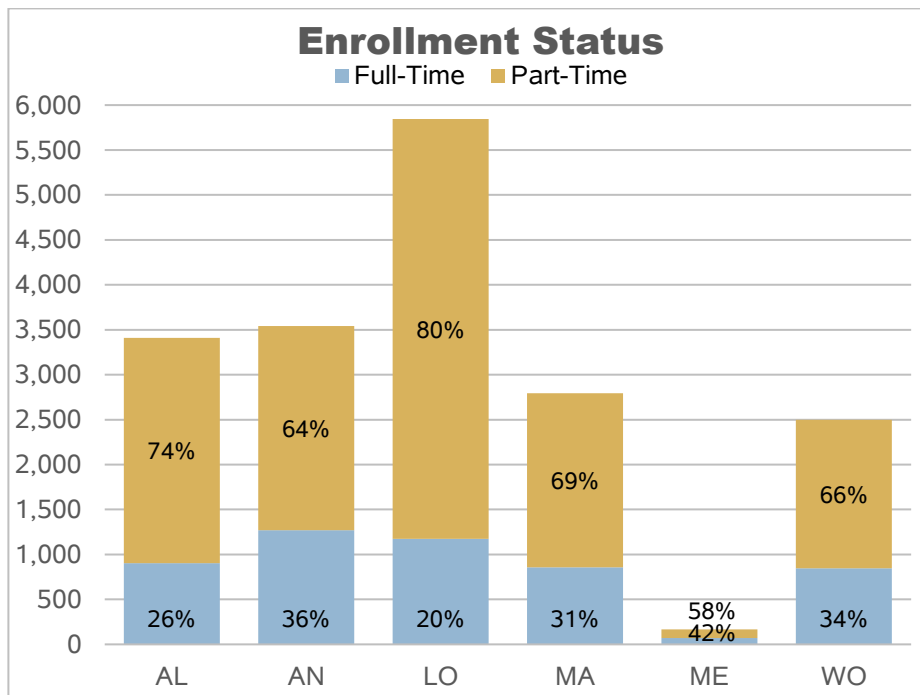

# First-Time in College NOVA Student Headcount Enrollment Profile: Fall 2021