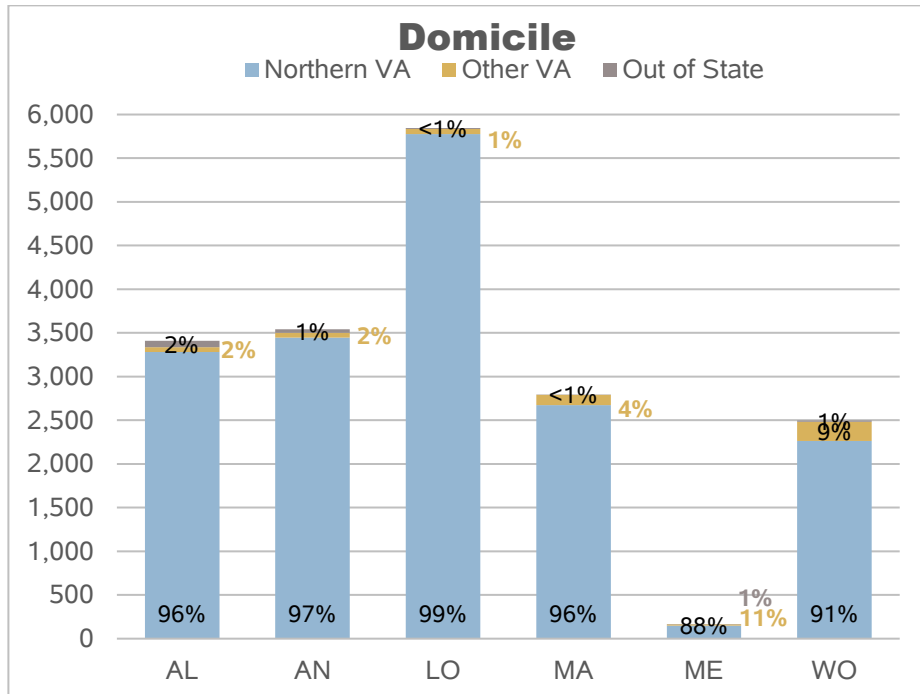

First-Time in College NOVA Student Headcount Enrollment Profile: Fall 2021