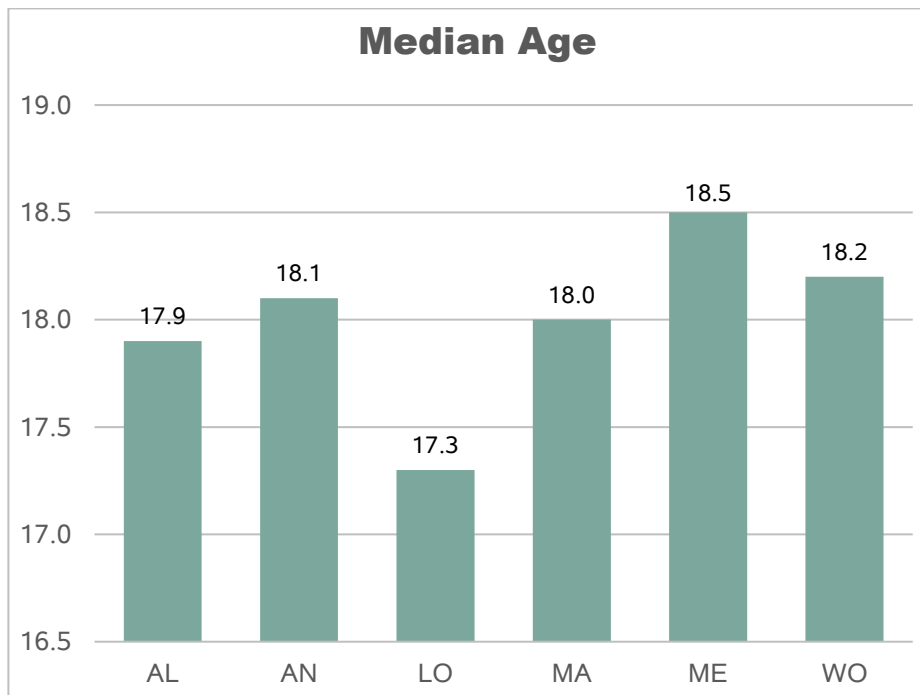

First-Time in College NOVA Student Headcount Enrollment Profile: Fall 2021