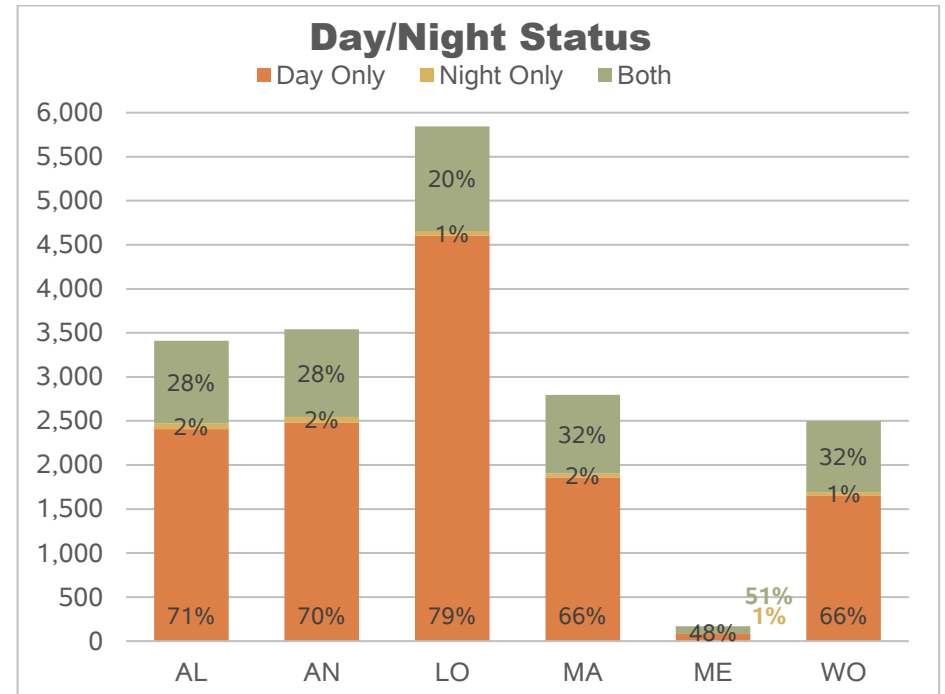

First-Time in College NOVA Student Headcount Enrollment Profile: Fall 2021