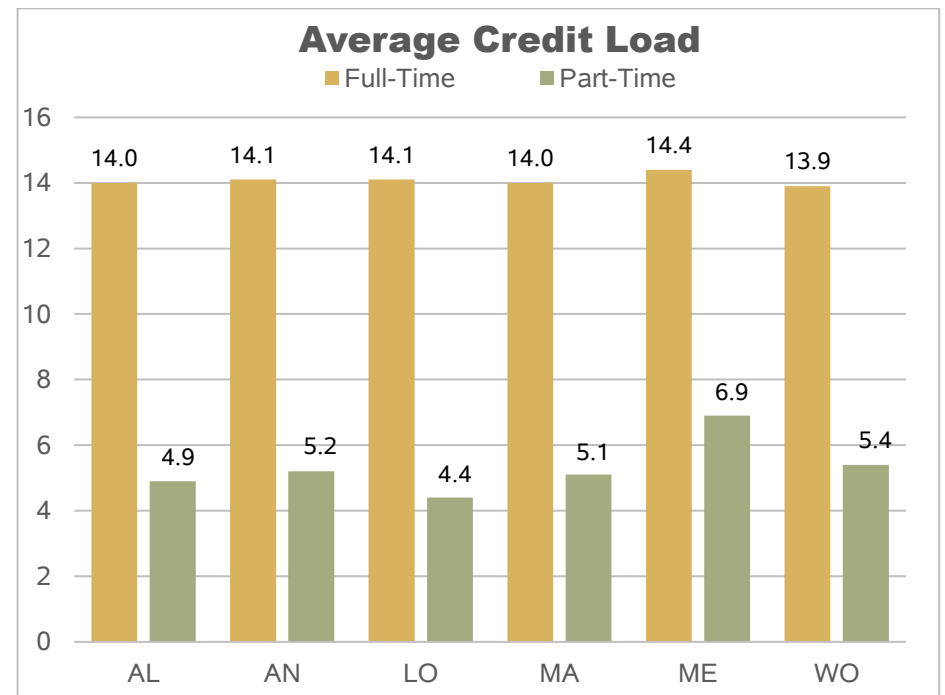

First-Time in College NOVA Student Headcount Enrollment Profile: Fall 2021