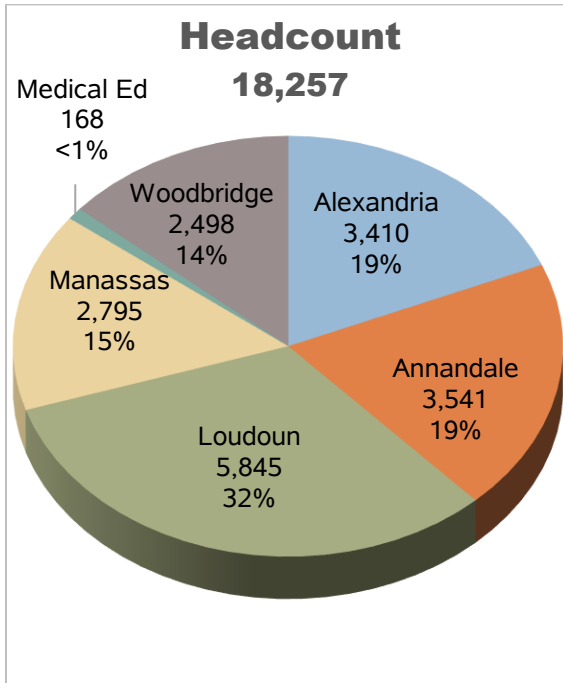

# First-Time in College NOVA Student Headcount Enrollment Profile: Fall 2021