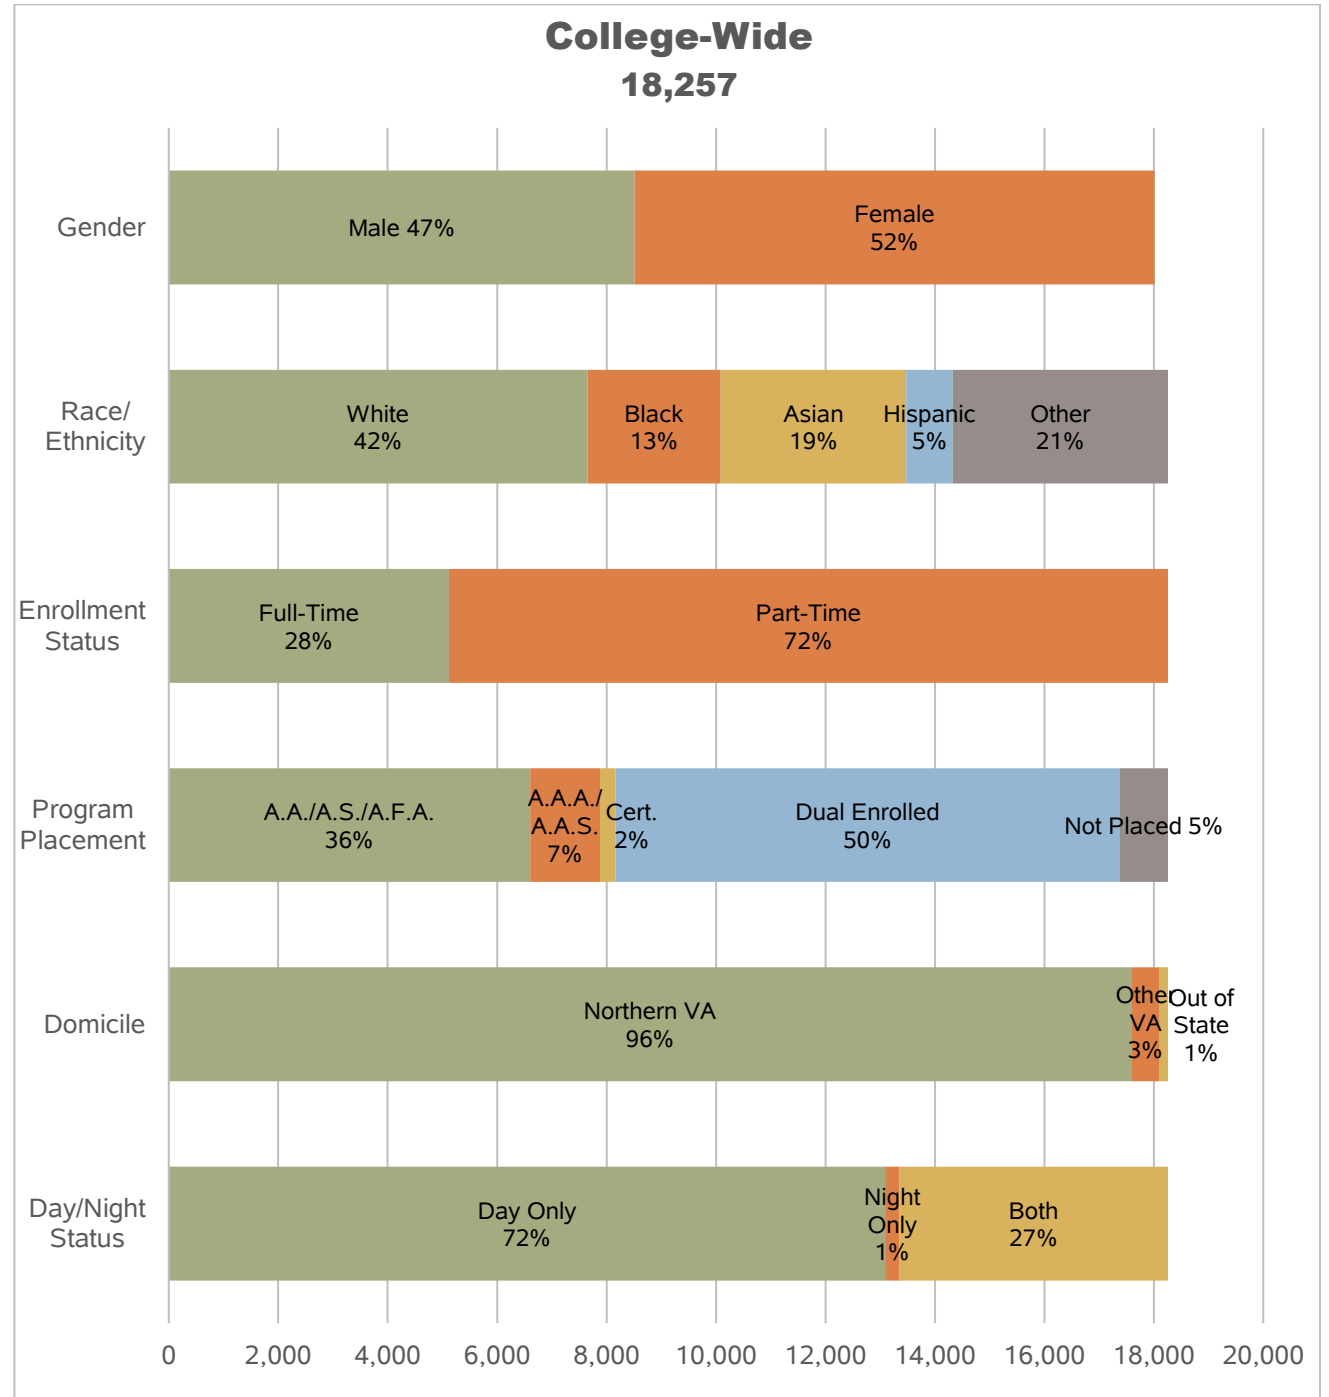

# First-Time in College NOVA Student Headcount Enrollment Profile: Fall 2021