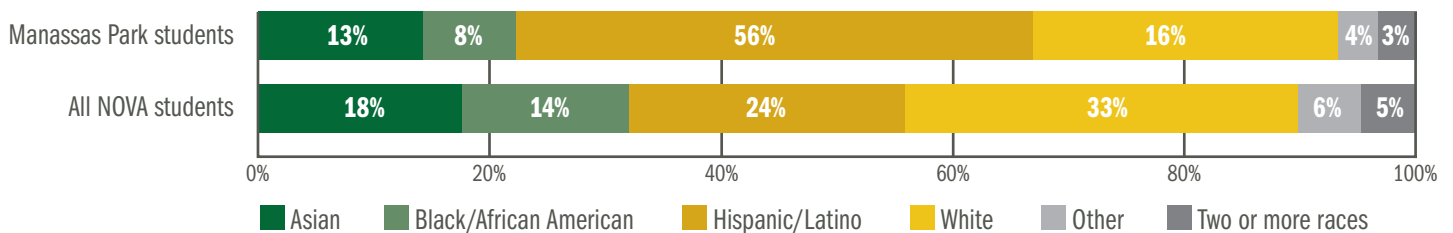

Race/Ethnicity of Enrolled Students (Credit Only)