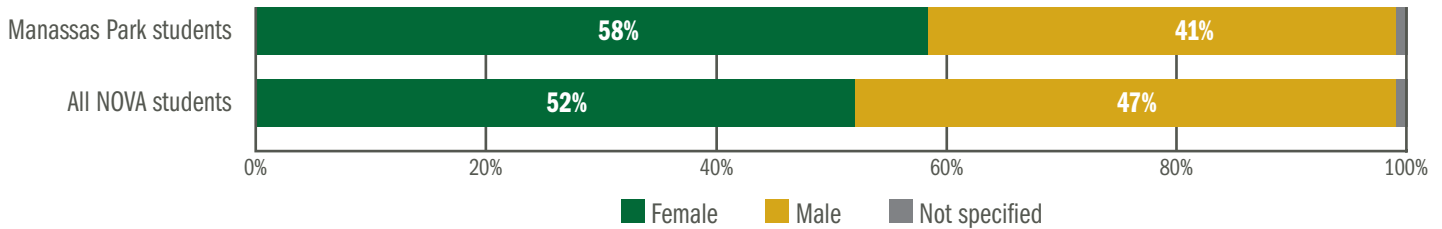

City of Manassas Park

Education Profile 2024

NOVA: Manassas Campus

NOVA Offers:

Total for-credit programs (2024-25)	Associate's degrees	Certificates	Career studies certificates	Non-credit/workforce programs & courses (2023-24)
124	65	8	51	162

All data on this page is as of the 2023-24 academic year, unless otherwise specified. Some values may not sum to 100% due to rounding.

460

Total enrolled students

88

Dual enrolled students (Total savings to parents and students: $122K)

64

Total non-credit/workforce students

27.4% (NOVA region: 18.0%)

of high school graduates enrolled at NOVA (Fall 2023)

27

Total NOVA graduates (2022-23 academic year)

Gender of Enrolled Students (Credit Only)