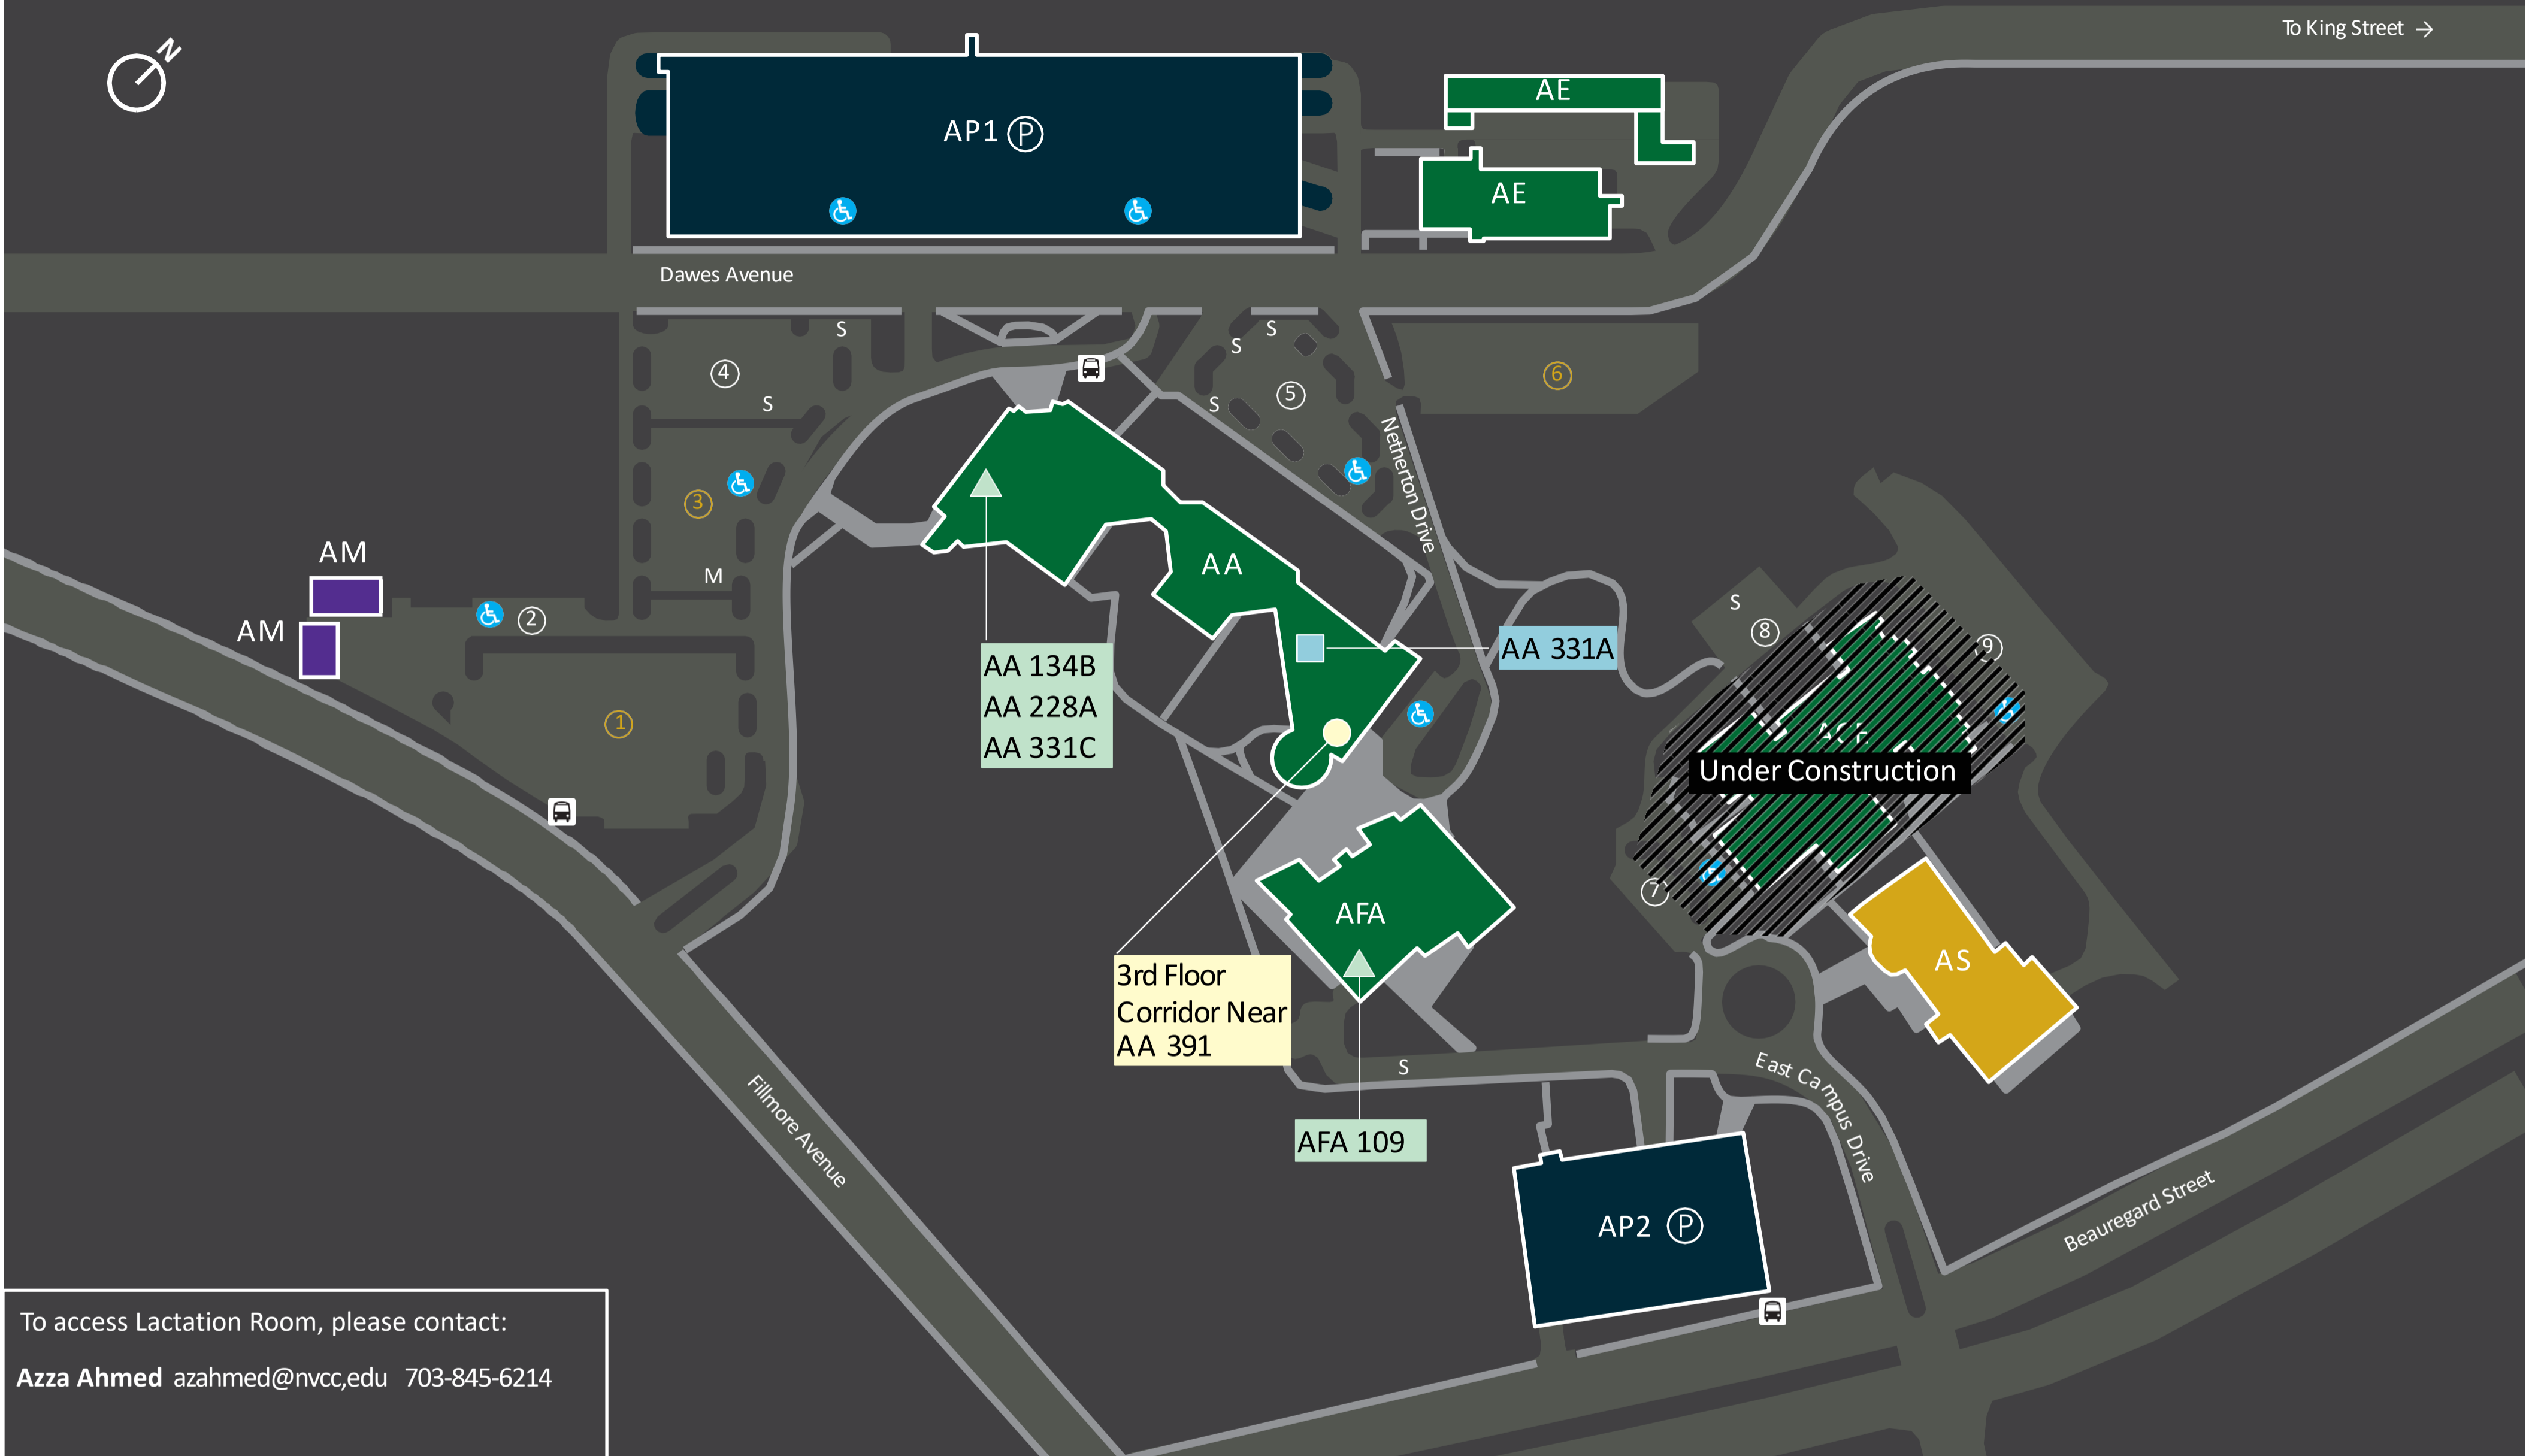

To King Street →

To access Lactation Room, please contact:  
**Azza Ahmed** azahmed@nvcc.edu 703-845-6214

**NOVA** Northern Virginia Community College  
**DEI Resource Map**  
**Alexandria Campus**  
 5000 Dawes Avenue  
 Alexandria, VA 22311

| Key                     | Parking                   | Buildings                     | Buildings   |
|-------------------------|---------------------------|-------------------------------|---|
| Academic Building       | ① Faculty & Staff Parking | AA Donald L. Bisdorf Building | AP1 Dawes Avenue Parking Garage                     |
| Maintenance Building    | ② Student & Hourly Pay    | ACE Campus Extension          | AP2 Beauregard Street Parking Garage                |
| Parking Garage          | Ⓟ Parking Parking Garage  | AFA Fine Arts Building        | AS Rachel M. Schlesinger Concert Hall & Arts Center |
| Public Service Building | Accessible Parking        | AE Engineering Building       |   |
| Bus Stop                | M Motorcycle Parking      | AM Maintenance Building       |   |
| Lactation Room          | S State Parking           |                               |   |
| Meditation              |                           |                               |   |
| Single User Restroom    |                           |                               |   |